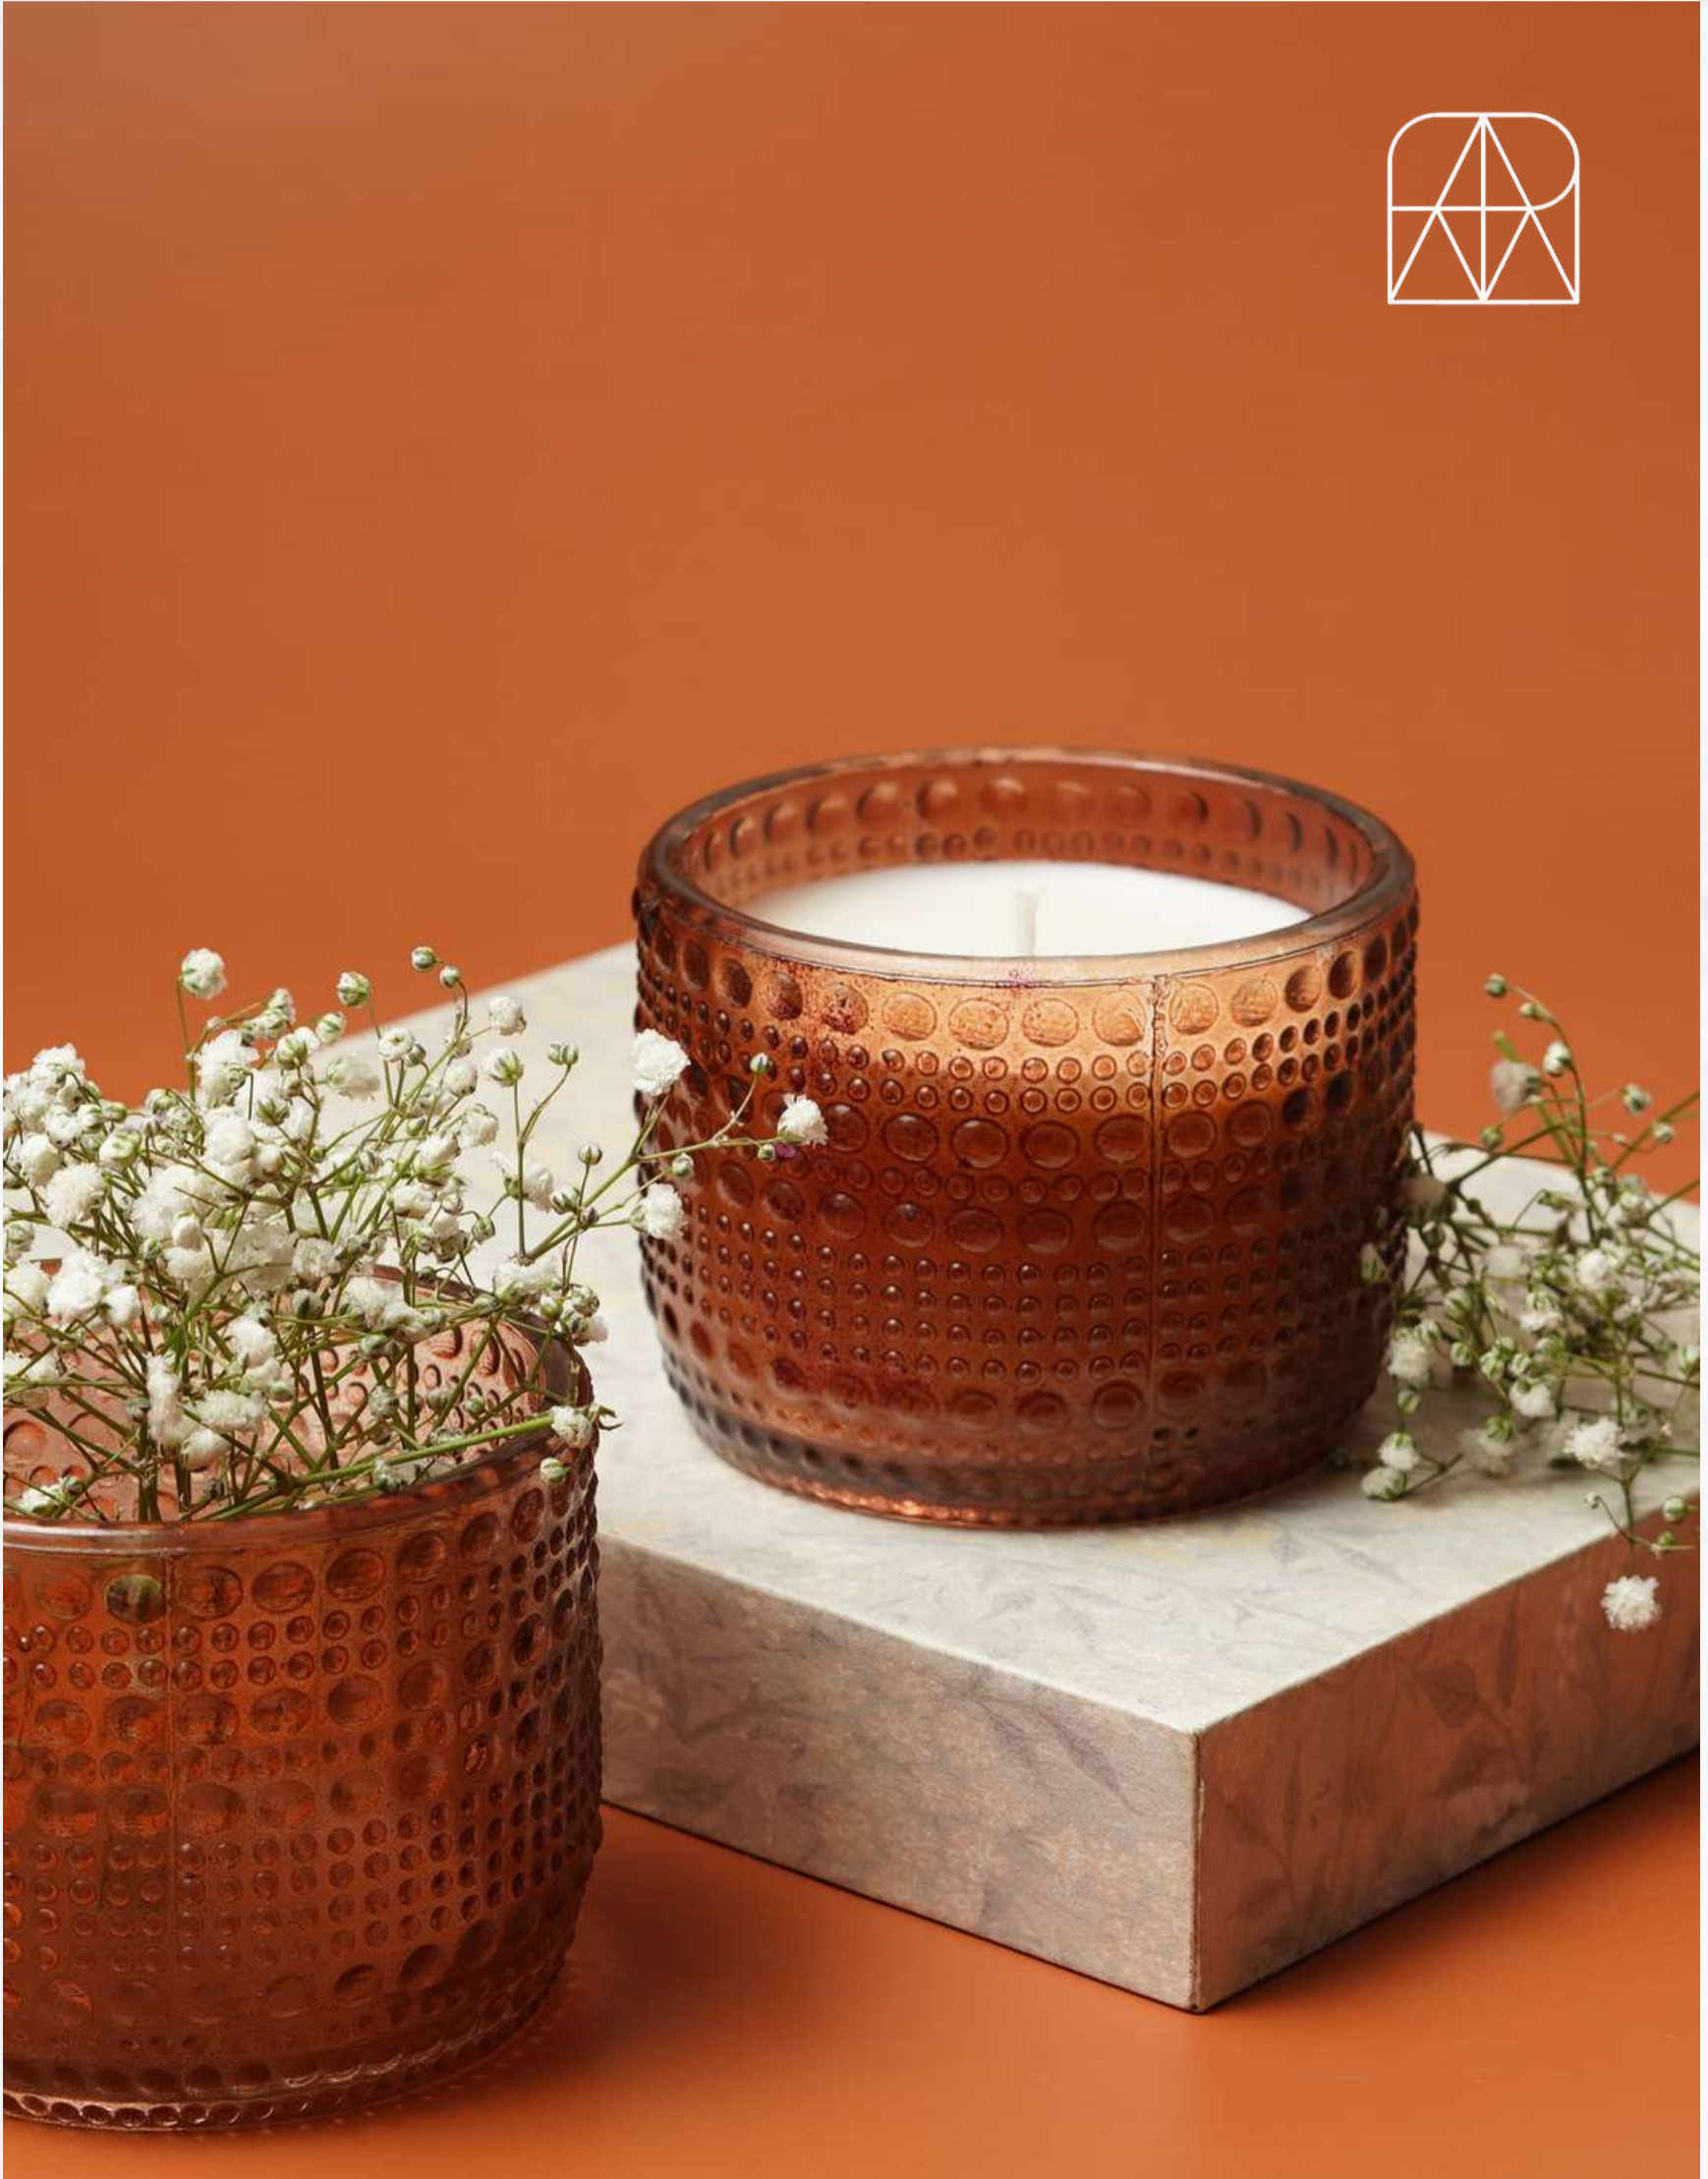

FRAGRANCE: Lemongrass
WAX: Organic Soya Wax

exotic hues

exotic hues

PRODUCT NAME: Exotic Hues Jar in Orange Rust

FRAGRANCE: Pumpkin Spice
WAX: Organic Soya Wax

exotic hues

PRODUCT NAME: Exotic Hues Votive in Orange Rust